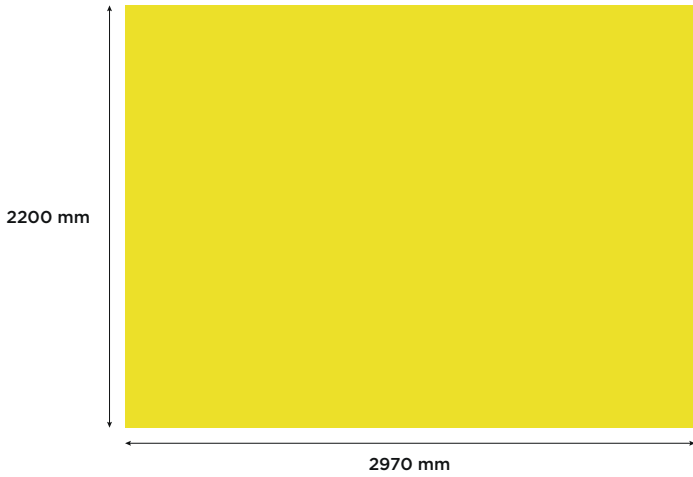

SHELL SCHEME STAND WITH VISUAL FRAME AT BACK WALL 220 CM HIGH

A

Please supply files saved as PDF in the final size with a minimum resolution of 72 dpi and include the PMS color numbers used. Please do not send .qxd, .idd, .fh, .cdr, .jpg, .tiff, .bmp, .png or other related files as these cannot be used. Do not include print marks such as registration marks, crop marks or bleed in the document. Please note: save each panel separately and name them alphabetically in order of placement